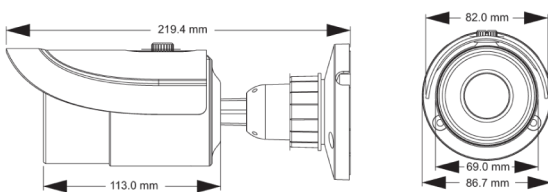

### 4 MP Network IR Water-proof Bullet Camera

### Features

- 4MP ( 2592 × 1520 ) H.265 coding
- Max. resolution: 2592 × 1520
- ICR auto switch, true day / night
- 20 ~ 30m IR night view distance
- Motorized zoom lens optional
- 3D DNR, digital WDR, ROI coding
- Smart analytics (optional) : video exception, line crossing detection and intrusion detection
- Support PoE power supply
- Support smart phone, iPad, remote monitoring
- P2P function optional
- IP66 ingress protection
- Support three streams

### Dimensions